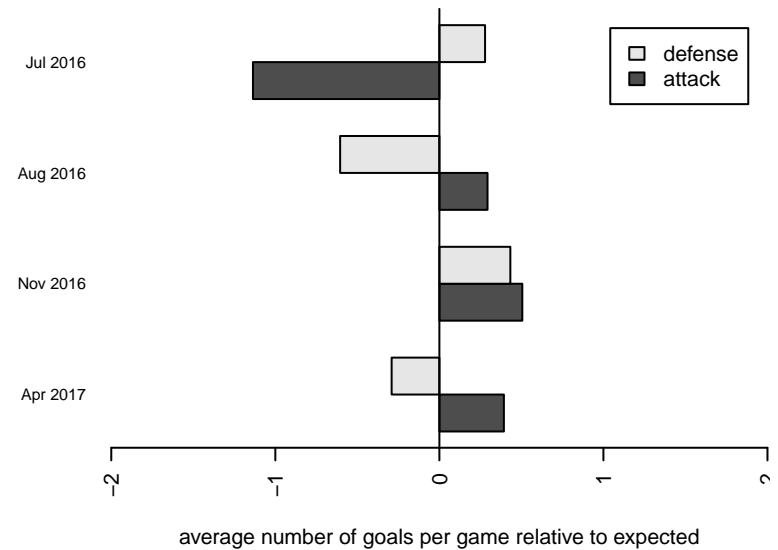

Albion SC Academy G02

, CAS
G02 total strength=1909
attack=74.22 defense=29.46

alt names used:
ALBION SC ACADEMY (CAS)
Albion SC G02 Academy
ALBION SC ACADEMY G02 (CAS)

Venues played:
2016 Surf Cup Black U15
2016 FWRL CAS G02
2016 Carlsbad Nov Nights College Showcase E

**attack and defense variance (black dot)
relative to other teams
and top 10 in region**

**attack and defense rating
relative to others at age
and all opponents in last 13 months**

**attack and defense rating
relative to others at age
and all opponents in last 13 months**

Performance relative to 13 month average

Performance relative to 13 month average

Distribution of opponents
 Red = Lose zone, Blue = Win zone, Green = Even
 Black line separates win/lose zones

lot. A=Neither has attack advantage, B=Opponent has both attack and defense advantage, C=Opponent has both attack and defense disadvantage, D=Both have