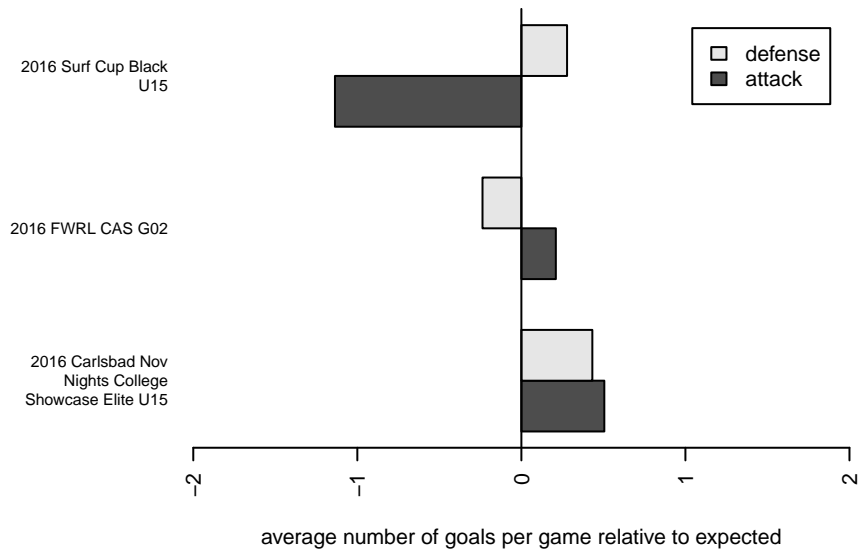

Albion SC Academy G02

, CAS
G02 total strength=1909
attack=74.22 defense=29.46

alt names used:
ALBION SC ACADEMY (CAS)
Albion SC G02 Academy
ALBION SC ACADEMY G02 (CAS)

Venues played:
2016 Surf Cup Black U15
2016 FWRL CAS G02
2016 Carlsbad Nov Nights College Showcase E

**attack and defense variance (black dot)
relative to other teams
and top 10 in region**

**attack and defense rating
relative to others at age
and all opponents in last 13 months**

**attack and defense rating
relative to others at age
and all opponents in last 13 months**

Performance relative to 13 month average

Performance relative to 13 month average

Distribution of opponents
 Red = Lose zone, Blue = Win zone, Green = Even
 Black line separates win/lose zones

lot. A=Neither has attack advantage, B=Opponent has both attack and defense advantage, C=Opponent has both attack and defense disadvantage, D=Both have